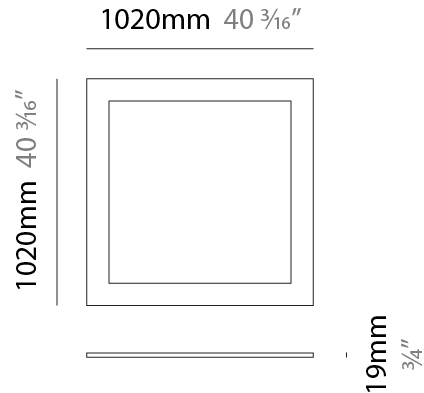

INFINITE FRAME SURFACE

A52057- -

base number
Color   Finish
Temperature   Options

PROJECT _____
TYPE _____
SPECIFIER _____
QUANTITY _____
DATE _____

1. To build a product code in our configurator select the specify button on the base model # product page
2. To build a manual product code on this datasheet choose from the options listed below in blue font and add the suffix to the base model #

GENERAL

Series: Infinite Frame
Partner: Ivela
Division: Architectural
Installation: Surface
Product Type: Panels
Mounting Location: Ceiling
Light Distribution: Direct

PHYSICAL

Shape: Square
Length (mm): 1020
Length (in): 40 ³/₁₆"
Width (mm): 1020
Width (in): 40 ³/₁₆"
Height (mm): 19
Height (in): 3/4
Diffuser: PMMA - Opal
Fixture Finish: WHI / BLK / GLD
Fixture Material: Aluminum

ELECTRICAL

Lamp Type: LED
Input Wattage (W): 80
Total Output Wattage (W): 68
Dimming: Tri-Mode (Non-Dimming and Phase Dimming (120Vac only) and 0-10V Dimming)
Driver Included: No
Driver Location: Remote
Driver Type: Constant Voltage - Universal
Driver Class: Class 2
Housing: ENCP 6/8
Input Voltage (V): 120 - 277
Output Voltage (V): 24

LED

Color Temperature (°K): 2700 / 3000 / 4000
Max. Delivered Lumen (lm): 4800 / 5000 / 5300
Nominal Lumen (lm): 9600 / 10000 / 10600
CRI: >93 CRI
Lamp Life (hrs): 50000

OPTICAL

RATINGS AND CERTIFICATIONS

Certified By: CSA Certified to UL and CSA Standards
IP rating: IP20